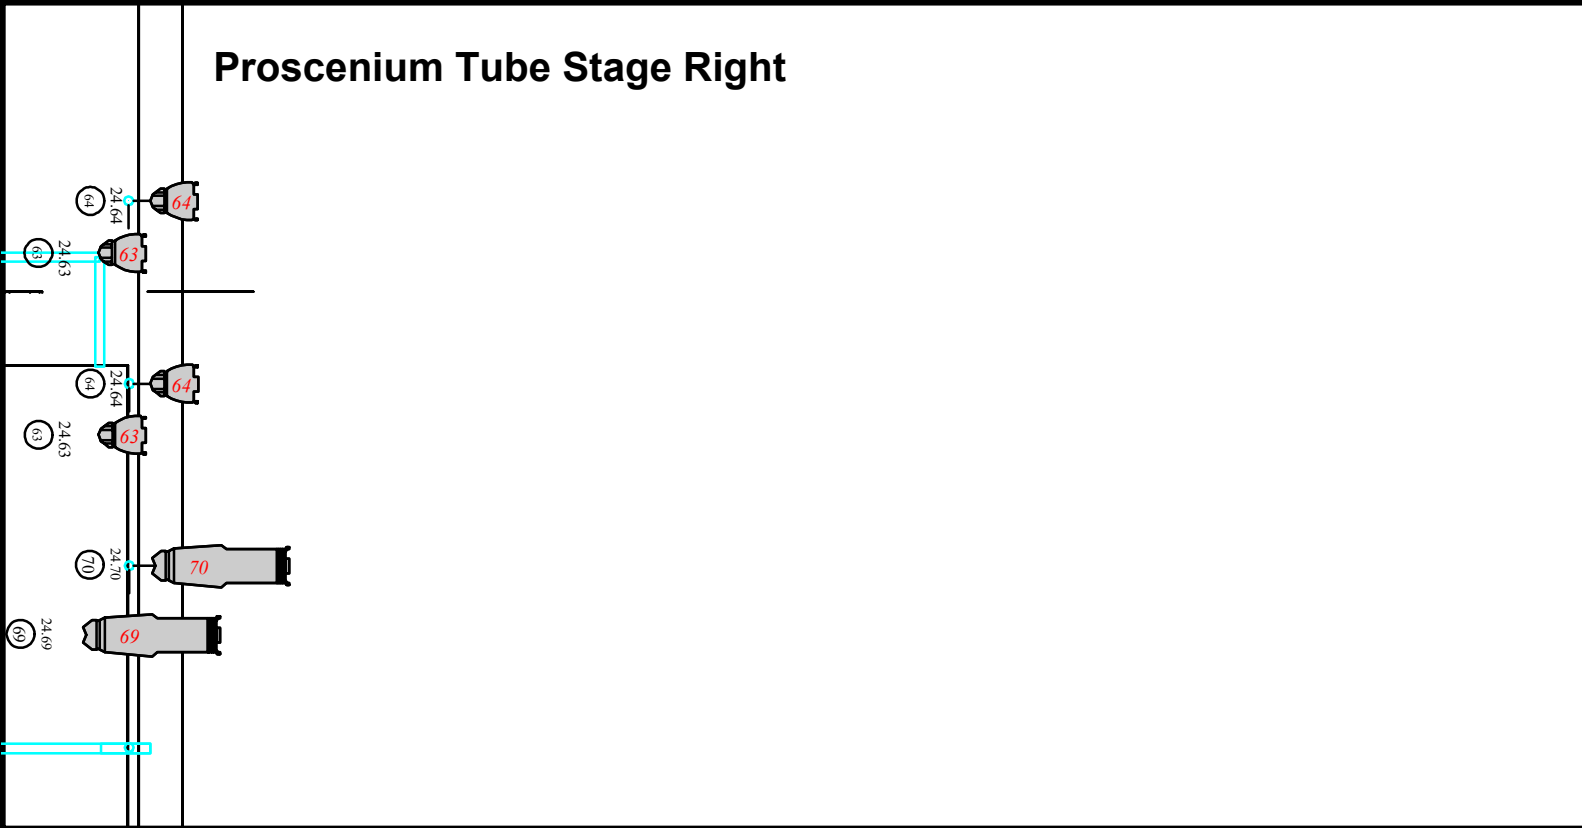

Proscenium Tube Stage Right

Proscenium Tube Stage Left

NOTES LIGHTS

- FOH MA3Light MAnet /sACN 192.168.10.100
- FOH MA3Light Artnet 10.0.0.100
- Control room MA3 Commandwing XT MAnet / sACN 192.168.10.101
- Control room MA3 Commandwing XT Artnet 10.0.0.101