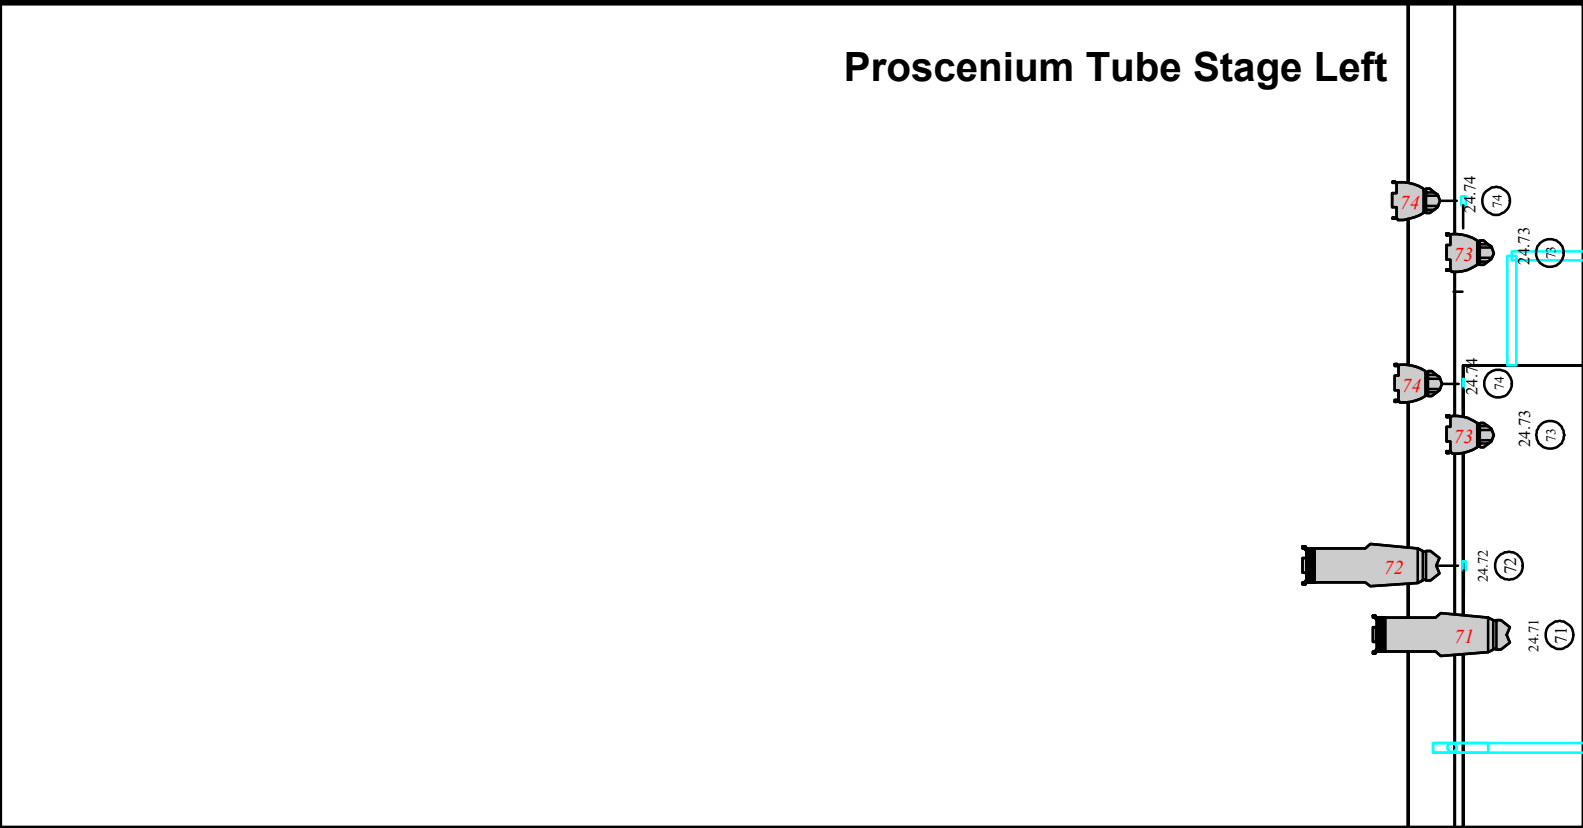

Proscenium Tube Stage Right

Proscenium Tube Stage Left

NOTES LIGHTS

- FOH MA3Light MAnet /sACN 192.168.10.100
- FOH MA3Light Artnet 10.0.0.100
- Control room MA3 Commandwing XT MAnet / sACN 192.168.10.101
- Control room MA3 Commandwing XT Artnet 10.0.0.101